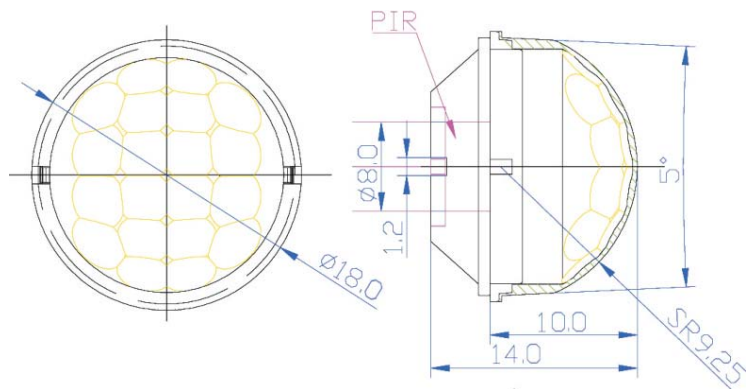

Type:S9008
Overall size:26×26×17.3mm
Focal length:11.5mm
Detection distance:10m
Viewing angle:120°

Dimensions 尺寸圖

Type:S9008-1
Overall size:26×26×17.3mm
Focal length:11.5mm
Detection distance:10m
Viewing angle:120°

Dimensions 尺寸圖

Type:S9013
Overall size:18×18×14mm
Focal length:9mm
Detection distance:8m
Viewing angle:120°

Dimensions 尺寸圖

Dimensions 尺寸圖

Type:S9010
Overall size:9.5×9.5×7.2mm
Focal length:4mm
Detection distance:5m
Viewing angle:100°

Dimensions 尺寸圖

Type:S9012
Overall size:11.8×11.8×9.73mm
Focal length:5mm
Detection distance:5m
Viewing angle:100°

SENBA OPTOELECTRONIC

Overall size:外型尺寸 Lens size:鏡頭尺寸 Focal length:焦距
Detection distance:探測距離 Viewing angle:可視角度