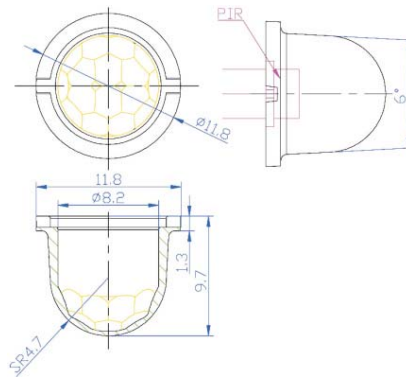

Type:S9008
Overall size:26×26×17.3mm
Focal length:11.5mm
Detection distance:10m
Viewing angle:120°

Dimensions 尺寸圖

Type:S9008-1
Overall size:26×26×17.3mm
Focal length:11.5mm
Detection distance:10m
Viewing angle:120°

Dimensions 尺寸圖

Type:S9013
Overall size:18×18×14mm
Focal length:9mm
Detection distance:8m
Viewing angle:120°

Dimensions 尺寸圖

Dimensions 尺寸圖

Type:S9010
Overall size:9.5×9.5×7.2mm
Focal length:4mm
Detection distance:5m
Viewing angle:100°

Dimensions 尺寸圖

Type:S9012
Overall size:11.8×11.8×9.73mm
Focal length:5mm
Detection distance:5m
Viewing angle:100°

SENBA OPTOELECTRONIC

Overall size:外型尺寸 Lens size:鏡頭尺寸 Focal length:焦距
Detection distance:探測距離 Viewing angle:可視角度