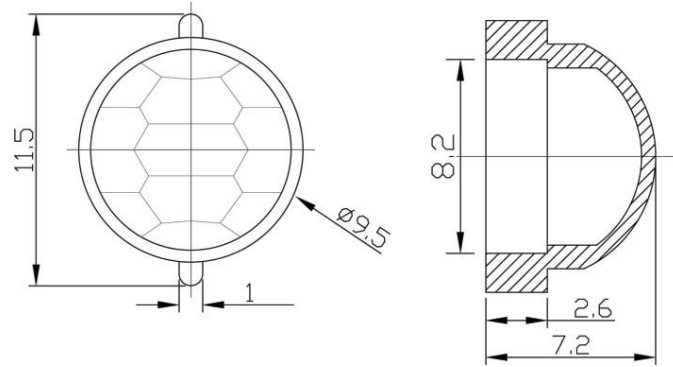

Type:S9008
Overall size:26×26×17.3mm
Focal length:11.5mm
Detection distance:10m
Viewing angle:120°

Dimensions 尺寸圖

Type:S9008-1
Overall size:26×26×17.3mm
Focal length:11.5mm
Detection distance:10m
Viewing angle:120°

Dimensions 尺寸圖

Type:S9013
Overall size:18×18×14mm
Focal length:9mm
Detection distance:8m
Viewing angle:120°

Dimensions 尺寸圖

Dimensions 尺寸圖

Type:S9010
Overall size:9.5×9.5×7.2mm
Focal length:4mm
Detection distance:5m
Viewing angle:100°

Dimensions 尺寸圖

Type:S9012
Overall size:11.8×11.8×9.73mm
Focal length:5mm
Detection distance:5m
Viewing angle:100°

SENBA OPTOELECTRONIC

Overall size:外型尺寸 Lens size:鏡頭尺寸 Focal length:焦距
Detection distance:探測距離 Viewing angle:可視角度