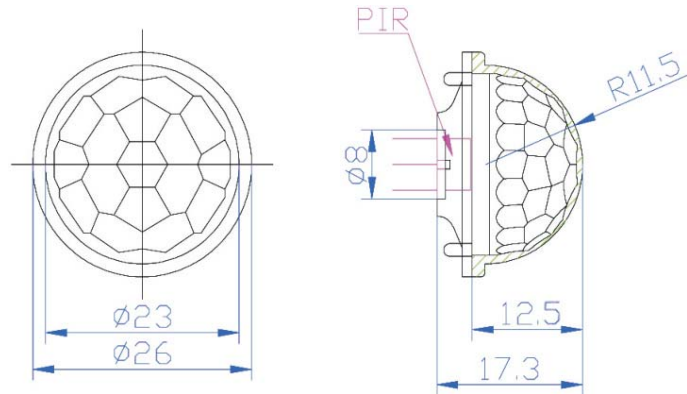

Type:S9008
Overall size:26×26×17.3mm
Focal length:11.5mm
Detection distance:10m
Viewing angle:120°

Dimensions 尺寸圖

Type:S9008-1
Overall size:26×26×17.3mm
Focal length:11.5mm
Detection distance:10m
Viewing angle:120°

Dimensions 尺寸圖

Type:S9013
Overall size:18×18×14mm
Focal length:9mm
Detection distance:8m
Viewing angle:120°

Dimensions 尺寸圖

Dimensions 尺寸圖

Type:S9010
Overall size:9.5×9.5×7.2mm
Focal length:4mm
Detection distance:5m
Viewing angle:100°

Dimensions 尺寸圖

Type:S9012
Overall size:11.8×11.8×9.73mm
Focal length:5mm
Detection distance:5m
Viewing angle:100°

SENBA OPTOELECTRONIC

Overall size:外型尺寸 Lens size:鏡頭尺寸 Focal length:焦距
Detection distance:探測距離 Viewing angle:可視角度