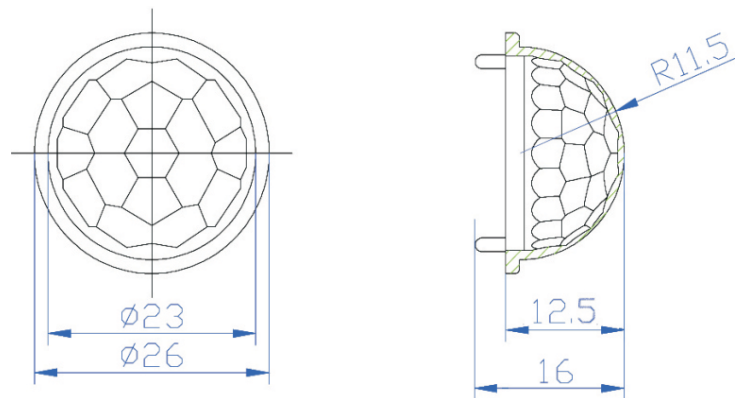

Type:S9008
Overall size:26×26×17.3mm
Focal length:11.5mm
Detection distance:10m
Viewing angle:120°

Dimensions 尺寸圖

Type:S9008-1
Overall size:26×26×17.3mm
Focal length:11.5mm
Detection distance:10m
Viewing angle:120°

Dimensions 尺寸圖

Type:S9013
Overall size:18×18×14mm
Focal length:9mm
Detection distance:8m
Viewing angle:120°

Dimensions 尺寸圖

Dimensions 尺寸圖

Type:S9010
Overall size:9.5×9.5×7.2mm
Focal length:4mm
Detection distance:5m
Viewing angle:100°

Dimensions 尺寸圖

Type:S9012
Overall size:11.8×11.8×9.73mm
Focal length:5mm
Detection distance:5m
Viewing angle:100°

SENBA OPTOELECTRONIC

Overall size:外型尺寸 Lens size:鏡頭尺寸 Focal length:焦距
Detection distance:探測距離 Viewing angle:可視角度