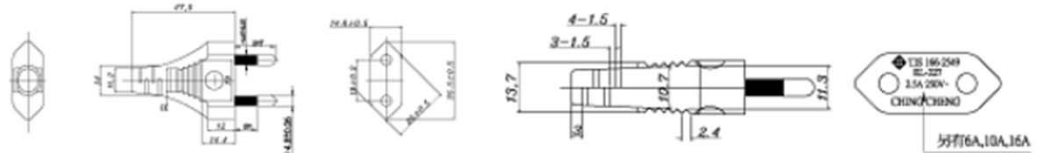

TYPE CABLE	SEC	MM2
H03VVH2-F	2C	0.75
H03VV-F	2C	0.75
H05VVH2-F	2C	0.75
H05VV-F	2C	0.75-1.0

PLUG:EL-227

MEET STANDARD

PVC.PLUG EL-227 TYPE 2P+E;2.5A,6A,10A,16A / 250V ACCORDING TO TIS 166-2549 PIN ϕ 4.8

TYPE CABLE
VKF

SEC
2C

MM2
0.5-1.0-1.5-2.5

PLUG:EL-228

MEET STANDARD

PVC.PLUG EL-228 TYPE 2P+E;6A,10A,16A / 250V TIS 166-2549 PIN ϕ 4.8

TYPE CABLE
VCT-G

SEC
3C

MM2
1.0-1.5-2.5