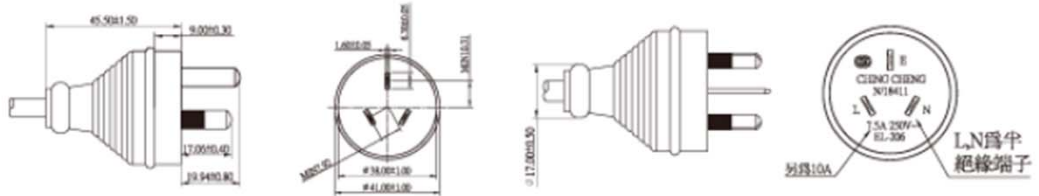

MEET STANDARD

PVC.PLUG EL-206 TYPE 2P+E;7.5A.10A / 250V ACCORDING TO AS 3112

TYPE CABLE

H03V V-F
H05V V-F
WW05 VAS-F

SEC

3C
2-3C
3C

MM2

0.75
0.75-0.1
0.75-0.1