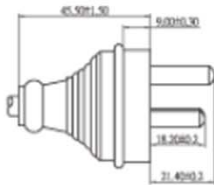

MM2
1.5

PLUG : EL-206A

MEET STANDARD

PVC.PLUG EL-501 TYPE 2P;7.5A.10A / 250V ACCORDING TO AS 3112

TYPE CABLE
H03V VH2-F
H03V VH2-F
H03V V-F
H05V V-F

SEC
2C
2C
2C
2C

MM2
0.75
0.75
0.75
0.75-1.0

PLUG : EL-501

South Africa

PLUG:EL-208

MEET STANDARD

PVC.PLUG EL.208 TYPE 2P+E;16A / 250V ACCORDING TO SABS164

TYPE CABLE	SEC	MM2
H03V V H2-F	2C	0.75
H05V VH2-F	2C	0.75
H03V V-F	2C	0.75
H05V V-F	2C	0.75-1.0-1.5

Argentina

PLUG:EL-219

MEET STANDARD

PVC.PLUG EL.219 TYPE 2P+E;10A / 250V ACCORDING TO IRAM2073:1996&IRAM2006:1983

TYPE CABLE	SEC	MM2
H05 VV-F	3C	0.75-1.0-1.5
H03 RT-F	3C	0.75

PLUG:EL-503

MEET STANDARD

PVC.PLUG EL.503 TYPE 2P;10A / 250V ACCORDING TO IRAM2063:1982