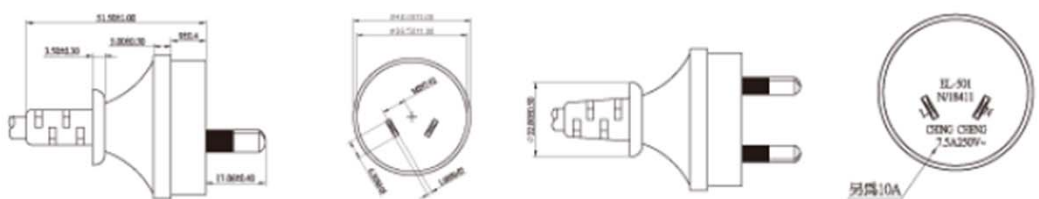

MM2
1.5

PLUG : EL-206A

MEET STANDARD

PVC.PLUG EL-501 TYPE 2P;7.5A.10A / 250V ACCORDING TO AS 3112

TYPE CABLE
H03V VH2-F
H03V VH2-F
H03V V-F
H05V V-F

SEC
2C
2C
2C
2C

MM2
0.75
0.75
0.75
0.75-1.0

PLUG : EL-501

South Africa

PLUG:EL-208

MEET STANDARD

PVC.PLUG EL.208 TYPE 2P+E;16A / 250V ACCORDING TO SABS164

TYPE CABLE	SEC	MM2
H03V V H2-F	2C	0.75
H05V VH2-F	2C	0.75
H03V V-F	2C	0.75
H05V V-F	2C	0.75-1.0-1.5

Argentina