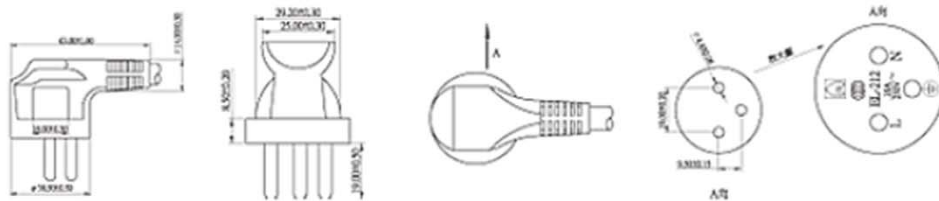

MEET STANDARD

PVC.PLUG EL-225A TYPE 2P+E;WHITE FUSE&EMI FILTER 3-13A/250V ACCORDING TO UK BS 1363

TYPE CABLE
H03 V VH2-F
H05 V VH2-F

SEC
2C
2C

MM2
0.75
0.75

PLUG:EL-225

Israel

MEET STANDARD

PVC.PLUG EL-212 TYPE 2P+E;16A / 250V ACCORDING TO ISRAEL SI 32

TYPE CABLE
H05 V-F

SEC
3C

MM2
075-1.0-1.5

PLUG:EL-212

MEET STANDARD

PVC.PLUG EL232 TYPE 2P+E 16A/250V ACCORDING ISRAEL SI 32

TYPE CABLE
H05V V-F

South Africa

PLUG:EL-208

MEET STANDARD

PVC.PLUG EL.208 TYPE 2P+E;16A / 250V ACCORDING TO SABS164

TYPE CABLE	SEC	MM2
H03V V H2-F	2C	0.75
H05V VH2-F	2C	0.75
H03V V-F	2C	0.75
H05V V-F	2C	0.75-1.0-1.5

Argentina