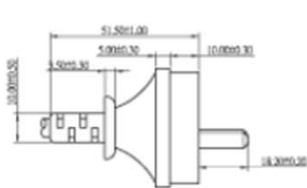

PLUG:EL-219

MEET STANDARD

PVC.PLUG EL.219 TYPE 2P+E;10A / 250V ACCORDING TO IRAM2073:1996&IRAM2006:1983

TYPE CABLE	SEC	MM2
H05 VV-F	3C	0.75-1.0-1.5
H03 RT-F	3C	0.75

PLUG:EL-503

MEET STANDARD

PVC.PLUG EL.503 TYPE 2P;10A / 250V ACCORDING TO IRAM2063:1982

TYPE CABLE	SEC	MM2
H03VVH2-F	2C	0.75
H03VV-F	2C	0.75
H05VVH2-F	2C	0.75
H05VV-F	2C	0.75-1.0

PLUG:EL-227

MEET STANDARD

PVC.PLUG EL-227 TYPE 2P+E;2.5A,6A,10A,16A / 250V ACCORDING TO TIS 166-2549 PIN ϕ 4.8

TYPE CABLE
VKF