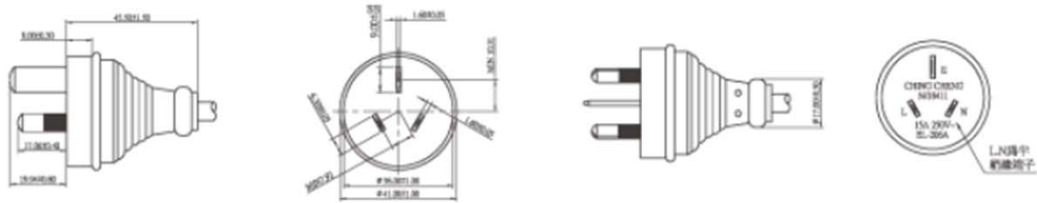

MM2
1.5

PLUG : EL-206A

MEET STANDARD

PVC.PLUG EL-501 TYPE 2P;7.5A.10A / 250V ACCORDING TO AS 3112

TYPE CABLE
H03V VH2-F
H03V VH2-F
H03V V-F
H05V V-F

SEC
2C
2C
2C
2C

MM2
0.75
0.75
0.75
0.75-1.0

PLUG : EL-501