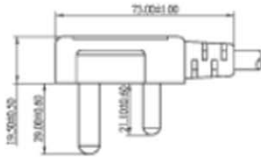

MM2
1.5

PLUG : EL-206A

MEET STANDARD

PVC.PLUG EL-501 TYPE 2P;7.5A.10A / 250V ACCORDING TO AS 3112

TYPE CABLE
H03V VH2-F
H03V VH2-F
H03V V-F
H05V V-F

SEC
2C
2C
2C
2C

MM2
0.75
0.75
0.75
0.75-1.0

PLUG : EL-501

South Africa

PLUG:EL-208

MEET STANDARD

PVC.PLUG EL.208 TYPE 2P+E;16A / 250V ACCORDING TO SABS164

TYPE CABLE	SEC	MM2
H03V V H2-F	2C	0.75
H05V VH2-F	2C	0.75
H03V V-F	2C	0.75
H05V V-F	2C	0.75-1.0-1.5

Argentina

PLUG:EL-219

MEET STANDARD

PVC.PLUG EL.219 TYPE 2P+E;10A / 250V ACCORDING TO IRAM2073:1996&IRAM2006:1983

TYPE CABLE	SEC	MM2
H05 VV-F	3C	0.75-1.0-1.5
H03 RT-F	3C	0.75

PLUG:EL-503

MEET STANDARD

PVC.PLUG EL.503 TYPE 2P;10A / 250V ACCORDING TO IRAM2063:1982